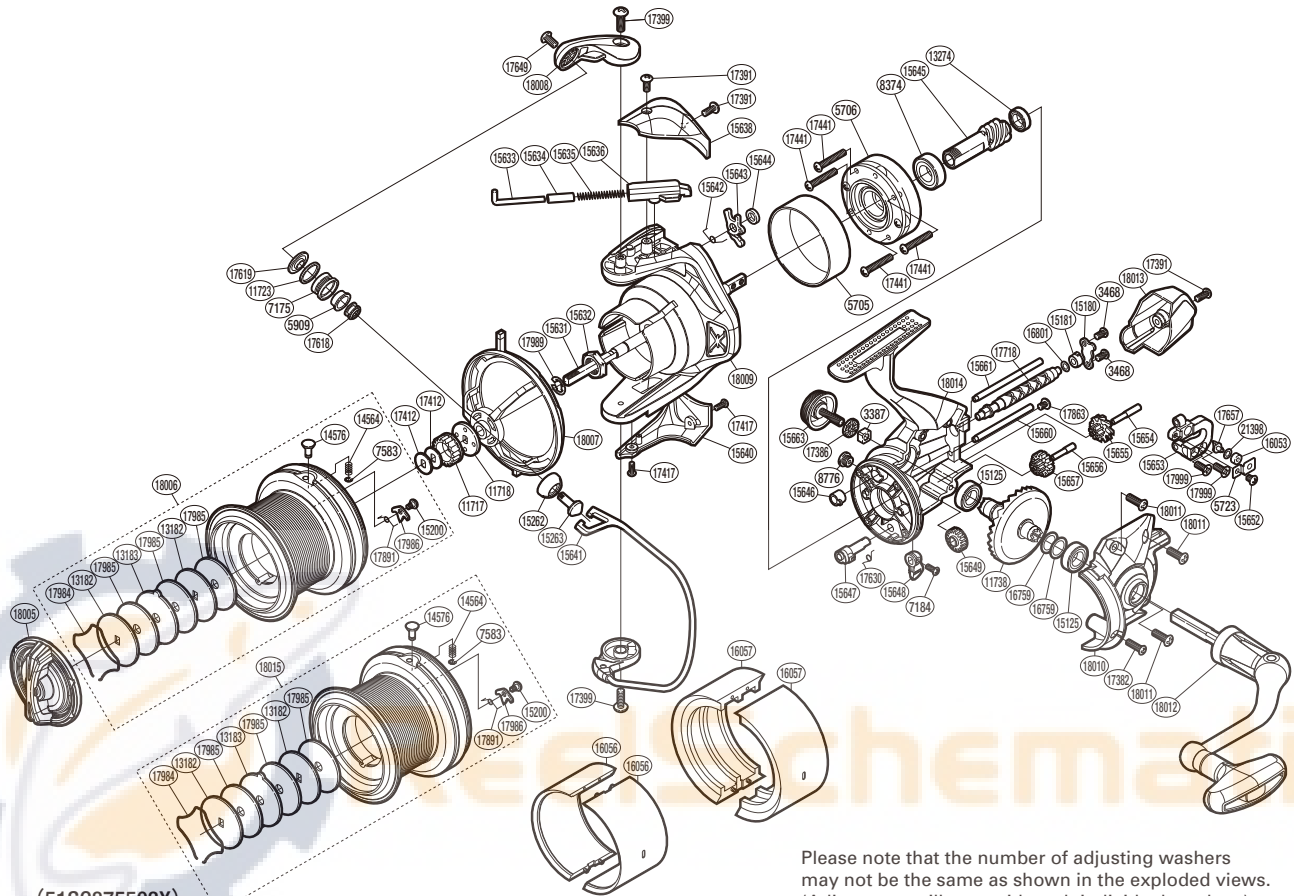

SHIMANO

ULTEGRA XSD S A-RB

ULT-5500XSD

(51SG875503X)

Please note that the number of adjusting washers may not be the same as shown in the exploded views. (Adjustment will vary with each individual product.)